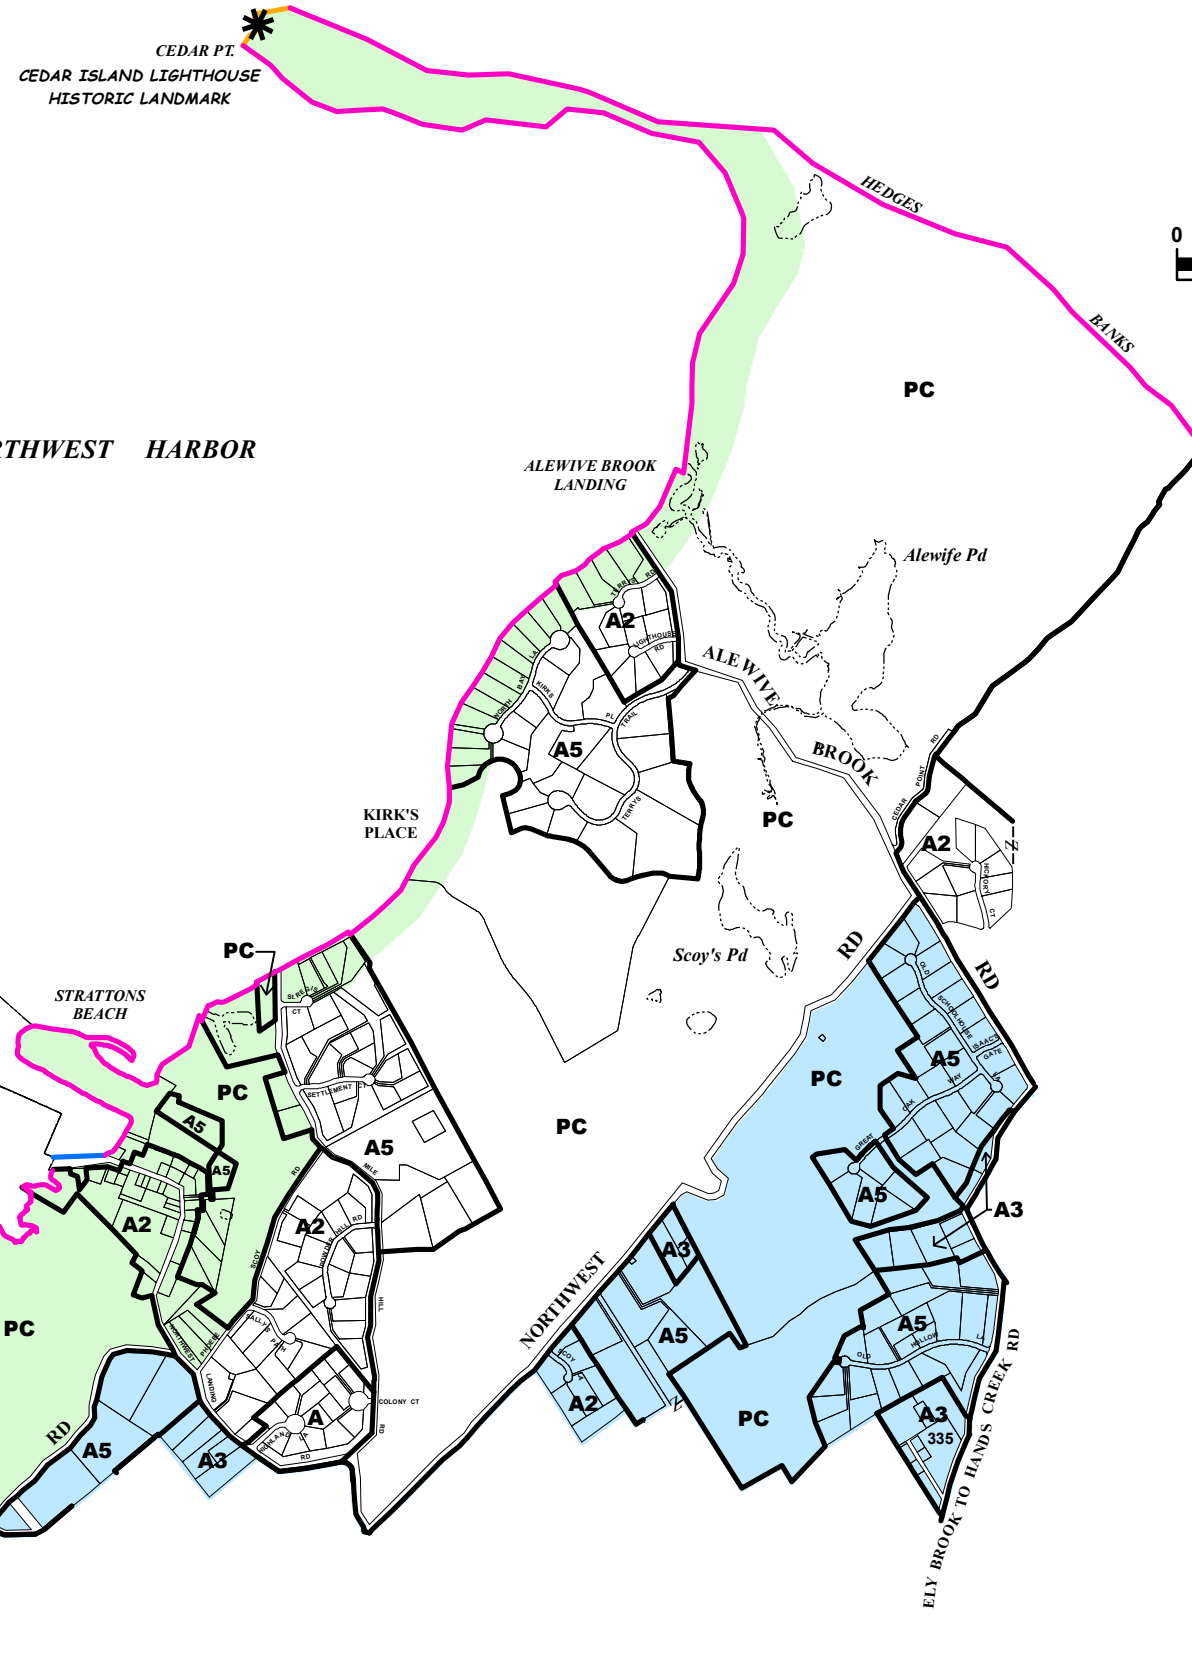

NO PORTION OF THIS MAP MAY BE MAINTAINED, ALTERED, SOLD, DISTRIBUTED, REPRODUCED, STORED IN OR INTRODUCED INTO A RETRIEVAL SYSTEM, OR TRANSMITTED, IN ANY FORM OR BY ANY MEANS (ELECTRONIC, MECHANICAL, PHOTOCOPYING, RECORDING OR OTHERWISE), WITHOUT THE PRIOR WRITTEN PERMISSION FROM THE TOWN OF EAST HAMPTON.

SCALE: 1" = 2,000 Ft

NO. 2

SHEET

SEE

SEE

SHEET

NO. 3

Prepared by THE TOWN OF EAST HAMPTON Suffolk County, New York